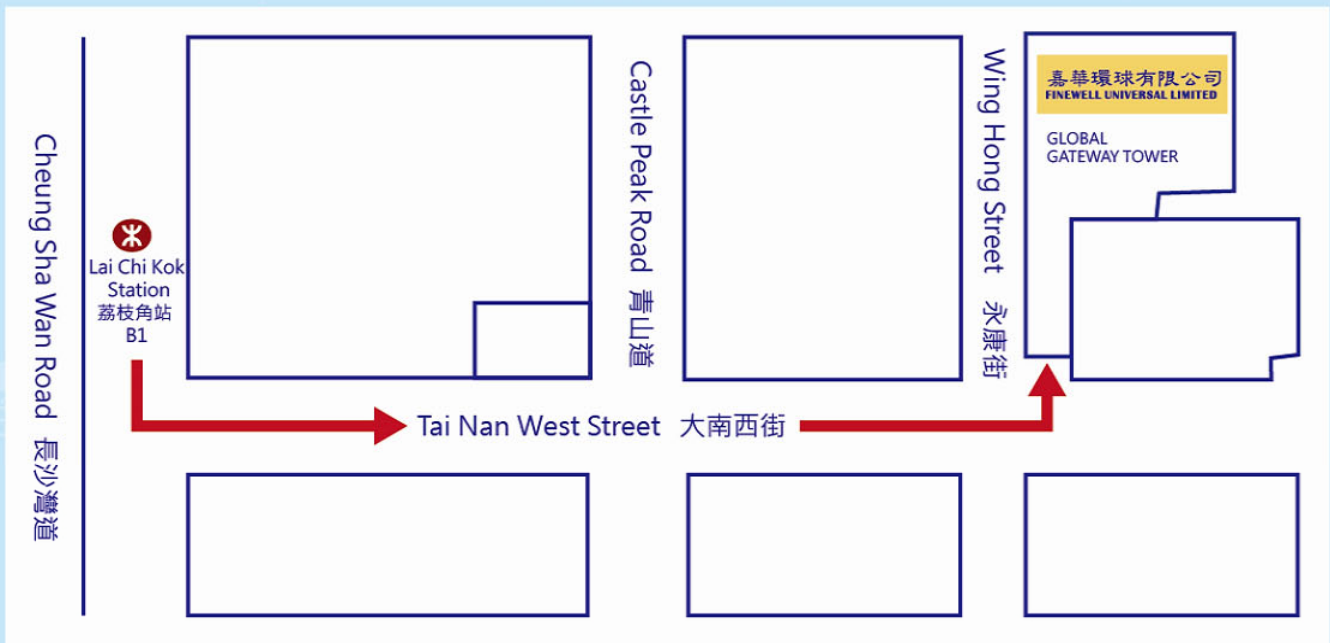

About us :

Finewell Universal Limited is a leading manufacturer & exporter in toys and premiums since 1982. We design, develop and manufacture a wide variety of toys for over 30 years, including capsule toys, unassembled puzzle toys, animals kingdom, funny toys, girl toys, stationeries, funny mugs and figurines, etc. We have our own production lines and factories in Mainland China and office with showroom in Hong Kong.

Our office and showroom in Hong Kong:

We also welcome your innovative ideas & OEM projects. We will provide you professional suggestions and non-stop services from developing hand samples till the final production, with the backup of our experienced designers, engineers and masters for clay samples. We devote high quality, competitive price and desirable service to each of our clients. Our mission is to fulfill each customer unique demands and requirements.

We are certified to ICTI, ISO 9001:2008 and listed as a Disney approved factory. Our products comply the toys safety standards such as Non-Phthalate, Lead-Free, ASTM, EN71 (Part1,2,3) and CPSIA. We hope our next honourable partner will be you and don't hesitate to contact us now!

Hong Kong Office :

ROOM 2710-2711, 27/F., GLOBAL GATEWAY TOWER, 63 WING HONG STREET, KOWLOON, HONG KONG.

We have the following certification :