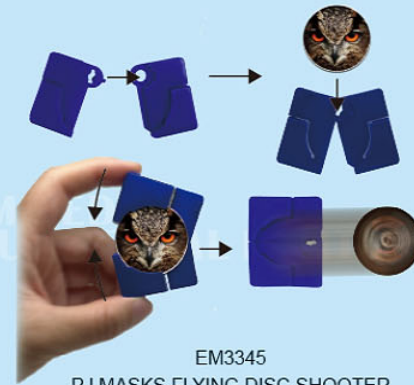

EM3345

PJ MASKS FLYING DISC SHOOTER

BULK PACK : 1000 PC @ 1.61 CFT