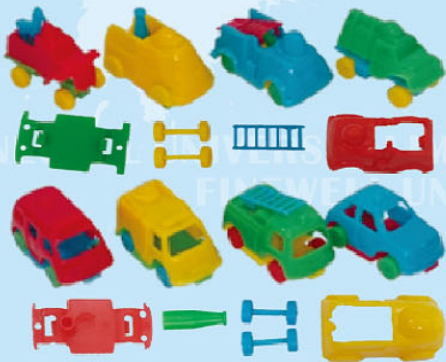

SS2445

35mm CAP CARS + EMERGENT CARS, 8 ASST
EACH SET NON-ASSEMBLY WITH LEAFLET IN TO POLY BAG
2000 PC / 4000 PC @ 3.59 CFT