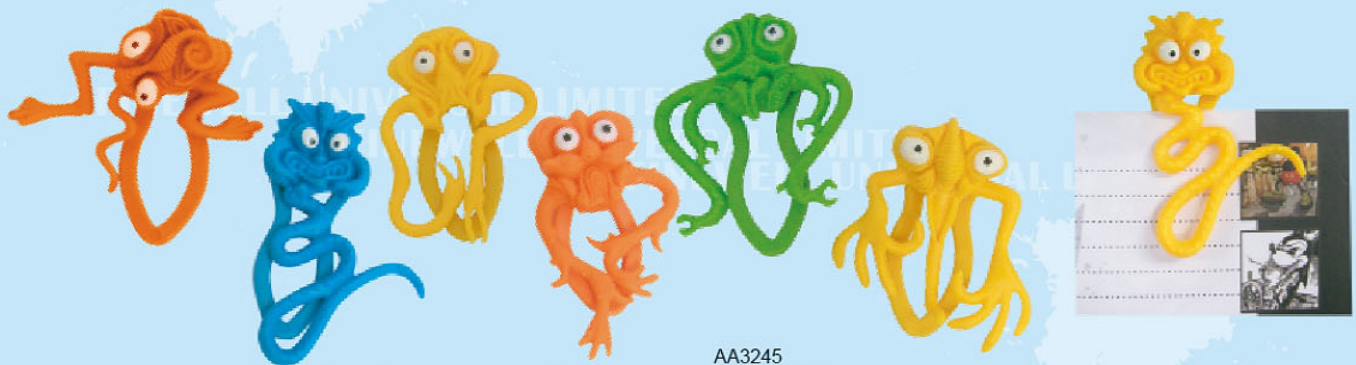

AA3245

65mm PVC MONSTER CLIP W/BRIGHT COLOR, 6 ASST
BULK PACK : 430 PC / 1720 PC @ 3.313 CFT